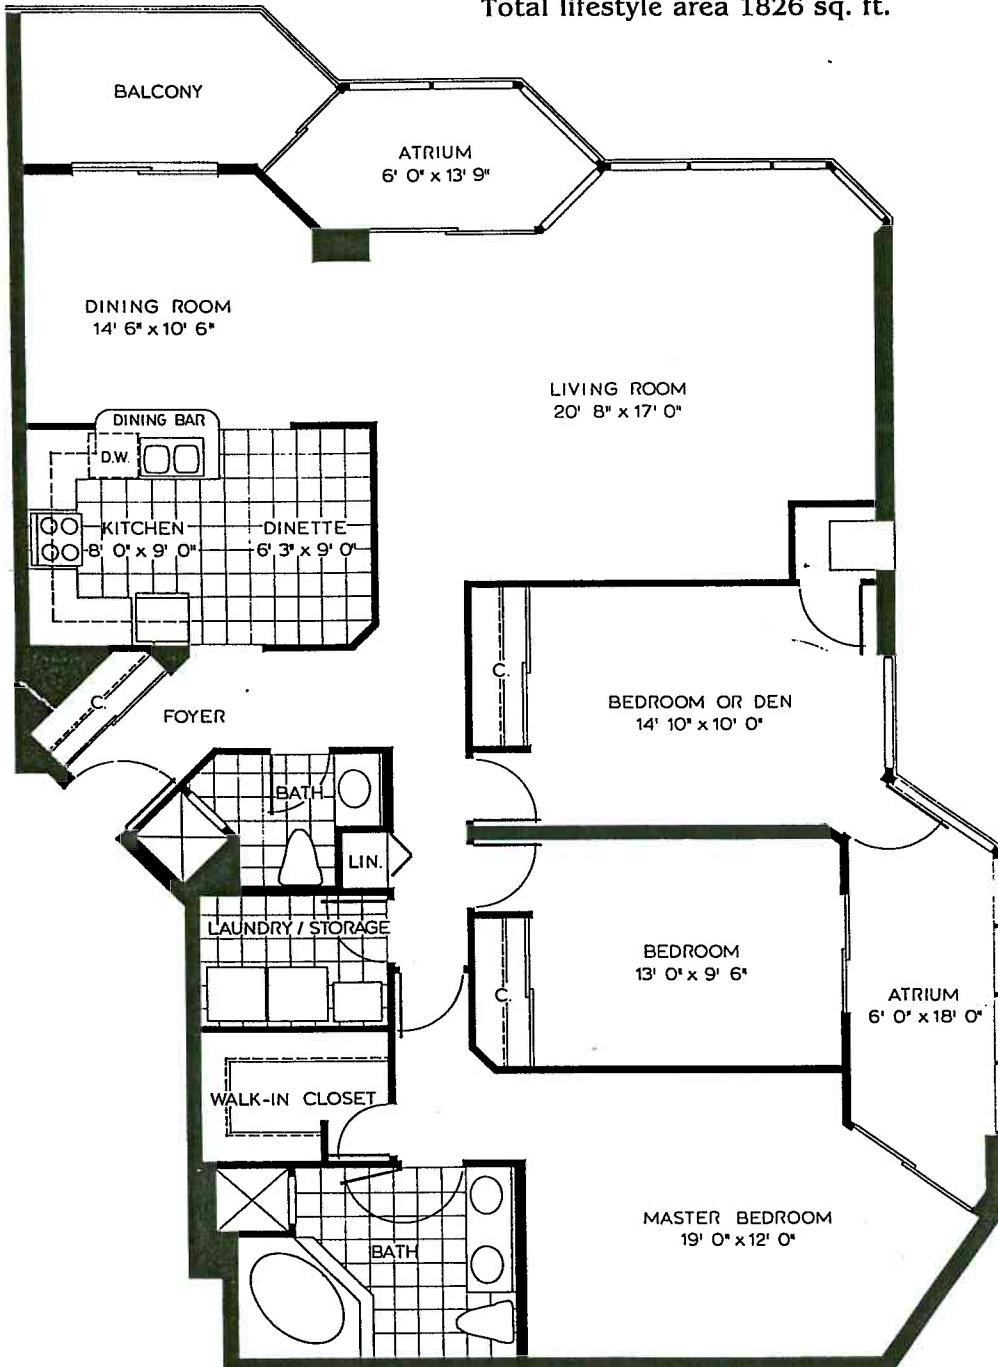

SUITE F EAST

3 Bedrooms, 2 Baths, 2 Atriums and Open Balcony
Total lifestyle area 1826 sq. ft.

- SUNSHINE ATRIUM
- LUMINOUS DROP CEILING IN KITCHEN
- EUROPEAN STYLE CABINETS
- CONVENIENT DINING BAR
- QUALITY KITCHEN APPLIANCES
- HANDY IN-SUITE LAUNDRY ROOM
- LUXURIOUS CERAMIC TILE ON BATHROOM FLOORS AND IN TUB AREA
- PRE WIRED FOR CABLE TELEVISION
- SECURITY INTERCOM SYSTEM

FLOORS 10-11-12

Room sizes and square footages shown approximate.
Specifications subject to change without notice.