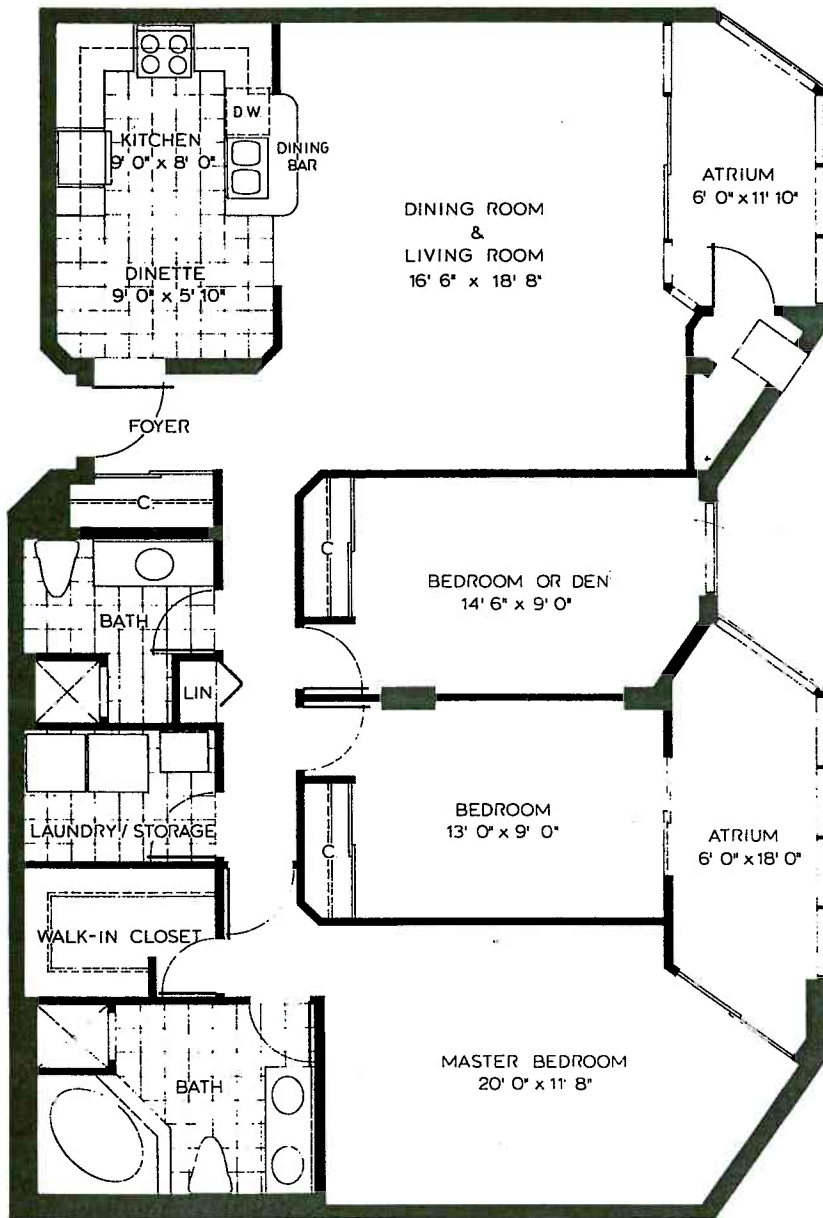

## SUITE E EAST

3 Bedrooms, 2 Baths and 2 Atriums  
Total lifestyle area 1638 sq. ft.

- SUNSHINE ATRIUM
- LUMINOUS DROP CEILING IN KITCHEN
- EUROPEAN STYLE CABINETS
- CONVENIENT DINING BAR
- QUALITY KITCHEN APPLIANCES
- HANDY IN-SUITE LAUNDRY ROOM
- LUXURIOUS CERAMIC TILE ON BATHROOM FLOORS AND IN TUB AREA
- PRE WIRED FOR CABLE TELEVISION
- SECURITY INTERCOM SYSTEM

FLOORS 10-11-12

Room sizes and square footages shown approximate.  
Specifications subject to change without notice.