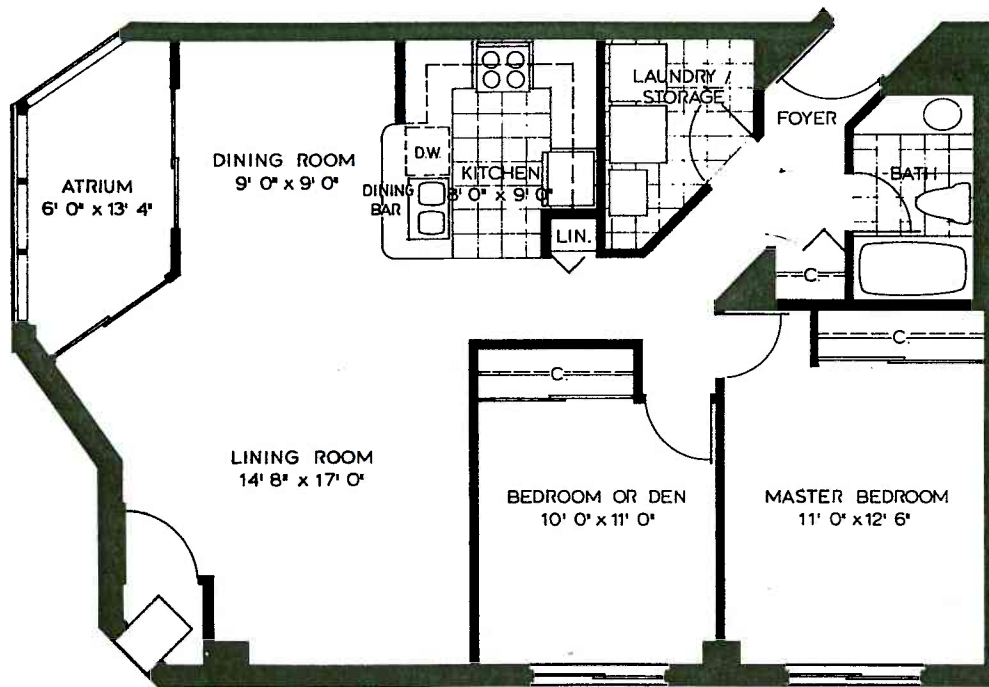

SUITE D WEST

2 Bedrooms, 1 Bath and Atrium
Total lifestyle area 1065 sq. ft.

- SUNSHINE ATRIUM
- LUMINOUS DROP CEILING IN KITCHEN
- EUROPEAN STYLE CABINETS
- CONVENIENT DINING BAR
- QUALITY KITCHEN APPLIANCES
- HANDY IN-SUITE LAUNDRY ROOM
- LUXURIOUS CERAMIC TILE ON BATHROOM FLOORS AND IN TUB AREA
- PRE WIRED FOR CABLE TELEVISION
- SECURITY INTERCOM SYSTEM

FLOORS 2-12

Room sizes and square footages shown approximate.
Specifications subject to change without notice.