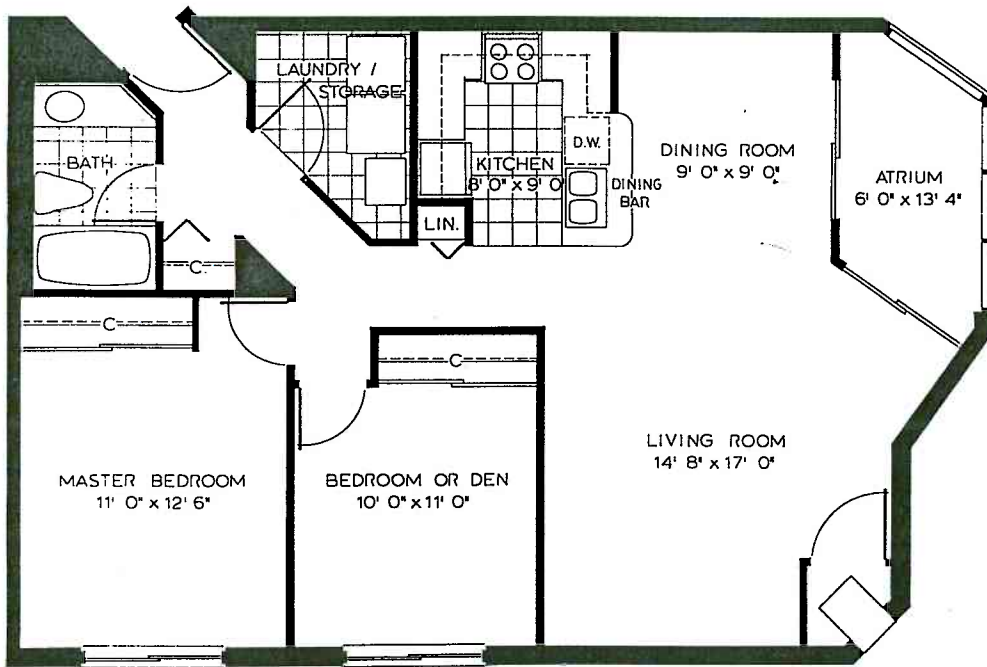

SUITE D EAST
 2 Bedrooms, 1 Bath and Atrium
 Total lifestyle area 1065 sq. ft.

- SUNSHINE ATRIUM
- LUMINOUS DROP CEILING IN KITCHEN
- EUROPEAN STYLE CABINETS
- CONVENIENT DINING BAR
- QUALITY KITCHEN APPLIANCES
- HANDY IN-SUITE LAUNDRY ROOM
- LUXURIOUS CERAMIC TILE ON BATHROOM FLOORS AND IN TUB AREA
- PRE WIRED FOR CABLE TELEVISION
- SECURITY INTERCOM SYSTEM

FLOORS 2-12

Room sizes and square footages shown approximate.
 Specifications subject to change without notice.