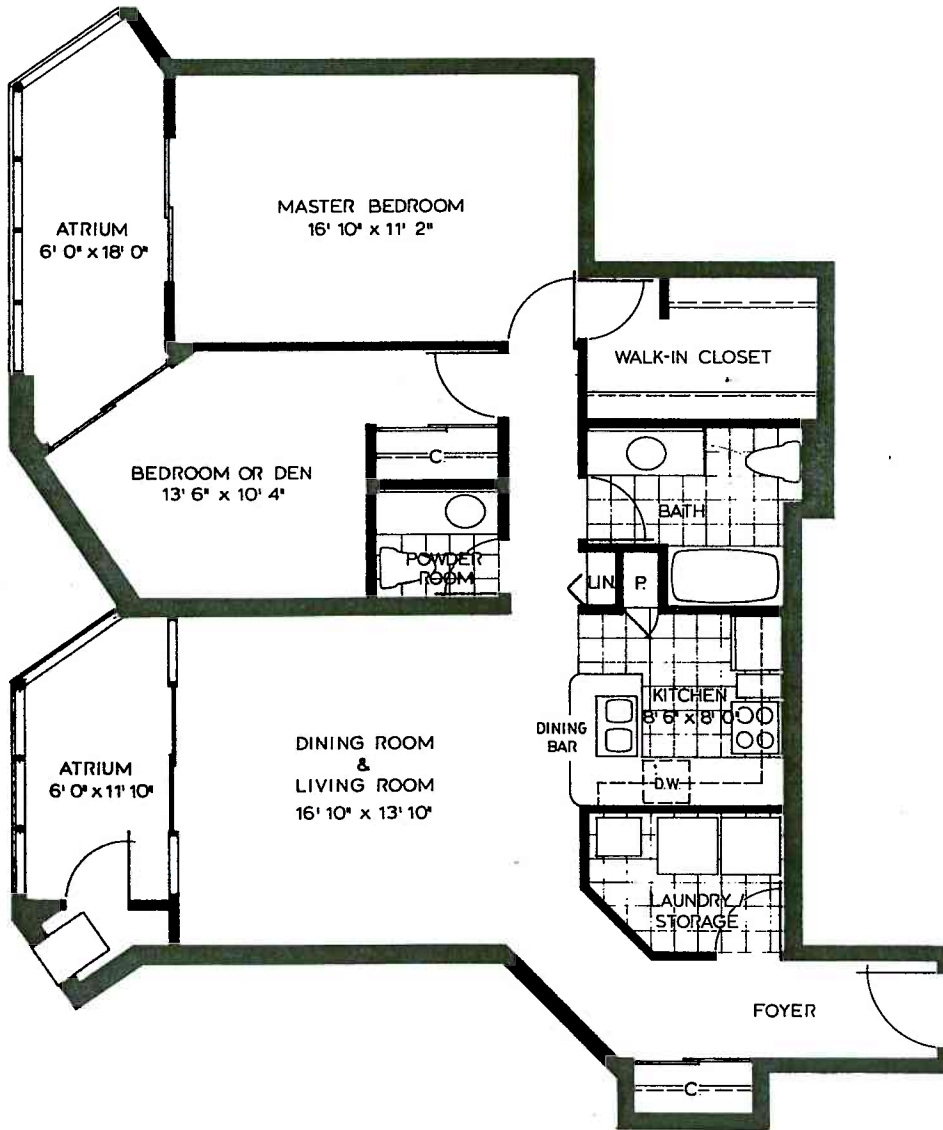

**SUITE B WEST**  
2 Bedrooms, 1½ Baths and 2 Atriums  
Total lifestyle area 1120 sq. ft.

- SUNSHINE ATRIUM
- LUMINOUS DROP CEILING IN KITCHEN
- EUROPEAN STYLE CABINETS
- CONVENIENT DINING BAR
- QUALITY KITCHEN APPLIANCES
- HANDY IN-SUITE LAUNDRY ROOM
- LUXURIOUS CERAMIC TILE ON BATHROOM FLOORS AND IN TUB AREA
- PRE WIRED FOR CABLE TELEVISION
- SECURITY INTERCOM SYSTEM

FLOORS 2-9

Room sizes and square footages shown approximate.  
Specifications subject to change without notice.