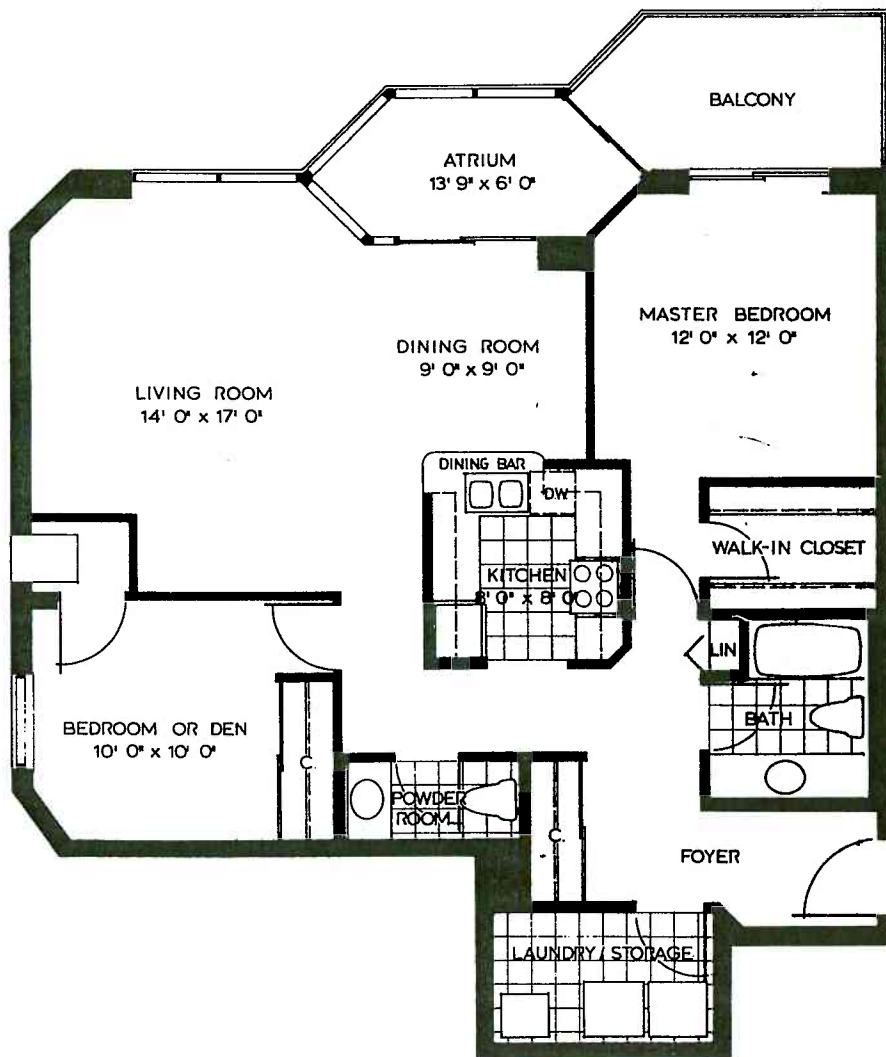

SUITE A WEST

2 Bedrooms, 1½ Baths, Atrium and Open Balcony.
Total lifestyle area 1179 sq. ft.

- SUNSHINE ATRIUM
- LUMINOUS DROP CEILING IN KITCHEN
- EUROPEAN STYLE CABINETS
- CONVENIENT DINING BAR
- QUALITY KITCHEN APPLIANCES
- HANDY IN-SUITE LAUNDRY ROOM
- LUXURIOUS CERAMIC TILE ON BATHROOM FLOORS AND IN TUB AREA
- PRE WIRED FOR CABLE TELEVISION
- SECURITY INTERCOM SYSTEM

FLOORS 2-9

Room sizes and square footages shown approximate.
Specifications subject to change without notice.