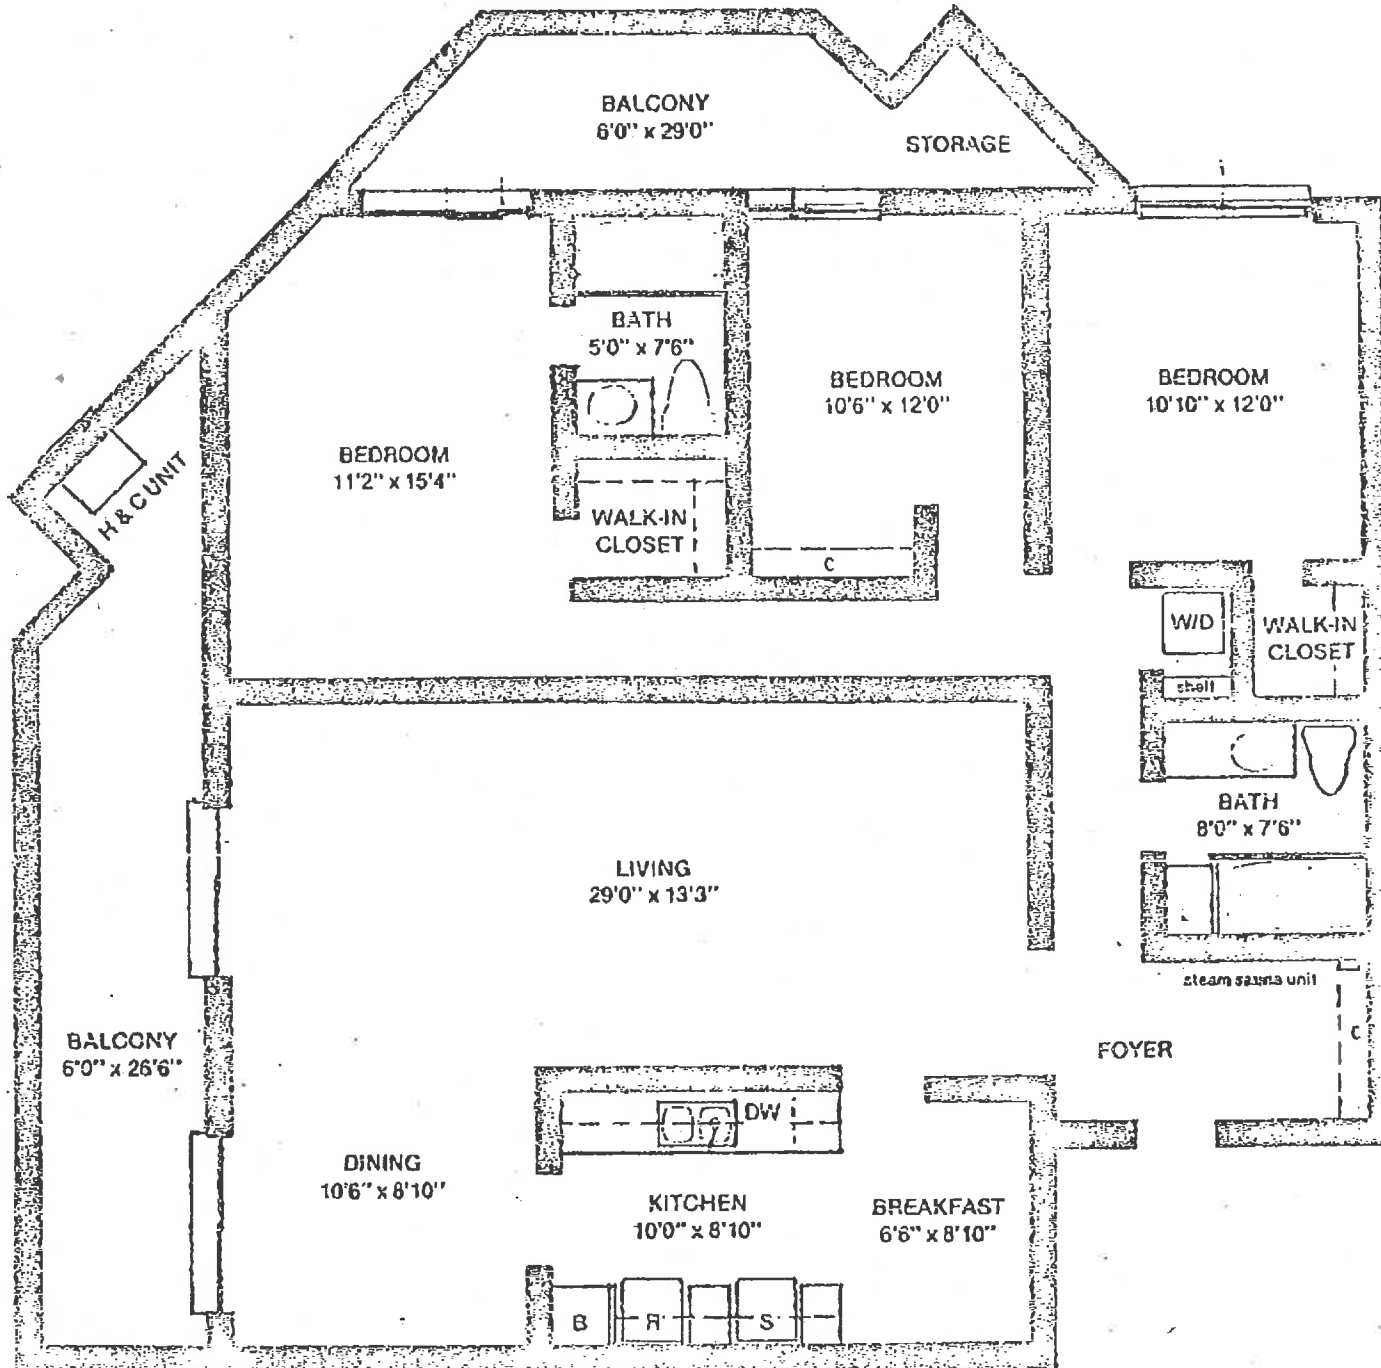

Carriage House

Suite 2B

2 Bedrooms

1-1/2 Baths

1123 sq. ft.

ALL ROOM SIZES ARE APPROXIMATE.

Carrriage House

Suite 2A

2 Bedrooms

1-1/2 Baths

1232 sq. ft.

ALL ROOM SIZES ARE APPROXIMATE.

Carriage House

Suite 1A

1 Bedroom

1 Bath

360 sq. ft. 864 sq. ft.

Carriage House

Suite 3A

3 Bedrooms

2 Baths

1491 sq. ft.

\$141,645

ALL ROOM SIZES ARE APPROXIMATE.