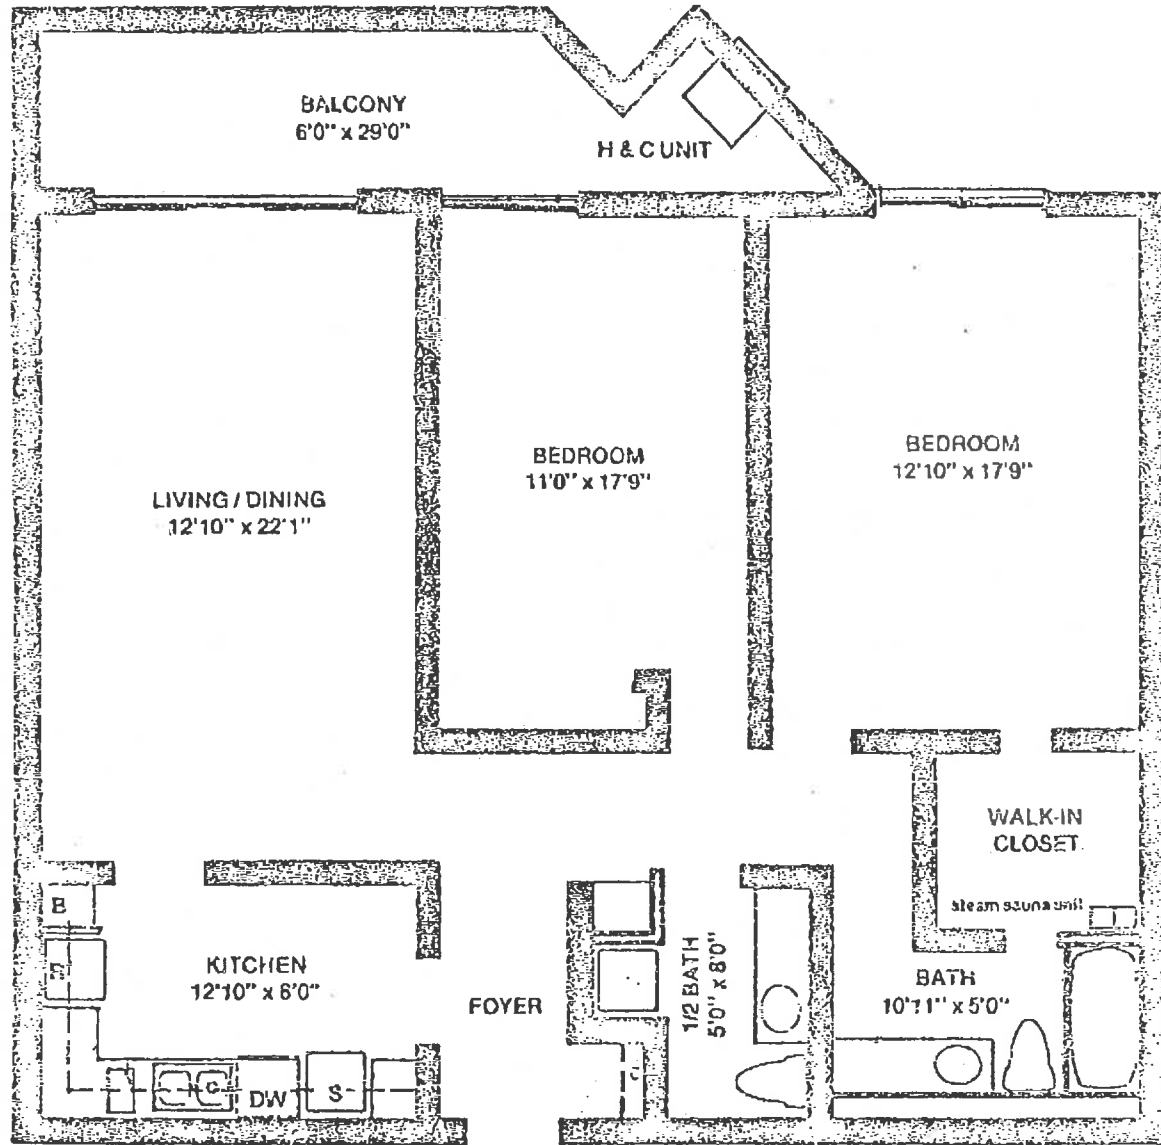

Carriage House

Suite 2B

2 Bedrooms

1-1/2 Baths

1123 sq. ft.

ALL ROOM SIZES ARE APPROXIMATE.

Carrriage House

Suite 2A

2 Bedrooms

1-1/2 Baths

1232 sq. ft.

ALL ROOM SIZES ARE APPROXIMATE.

Carriage House

Suite 1A

1 Bedroom

1 Bath

360 sq. ft. 864 sq. ft.

Carriage House

Suite 3A

3 Bedrooms

2 Baths

1491 sq. ft.

\$141,645

ALL ROOM SIZES ARE APPROXIMATE.